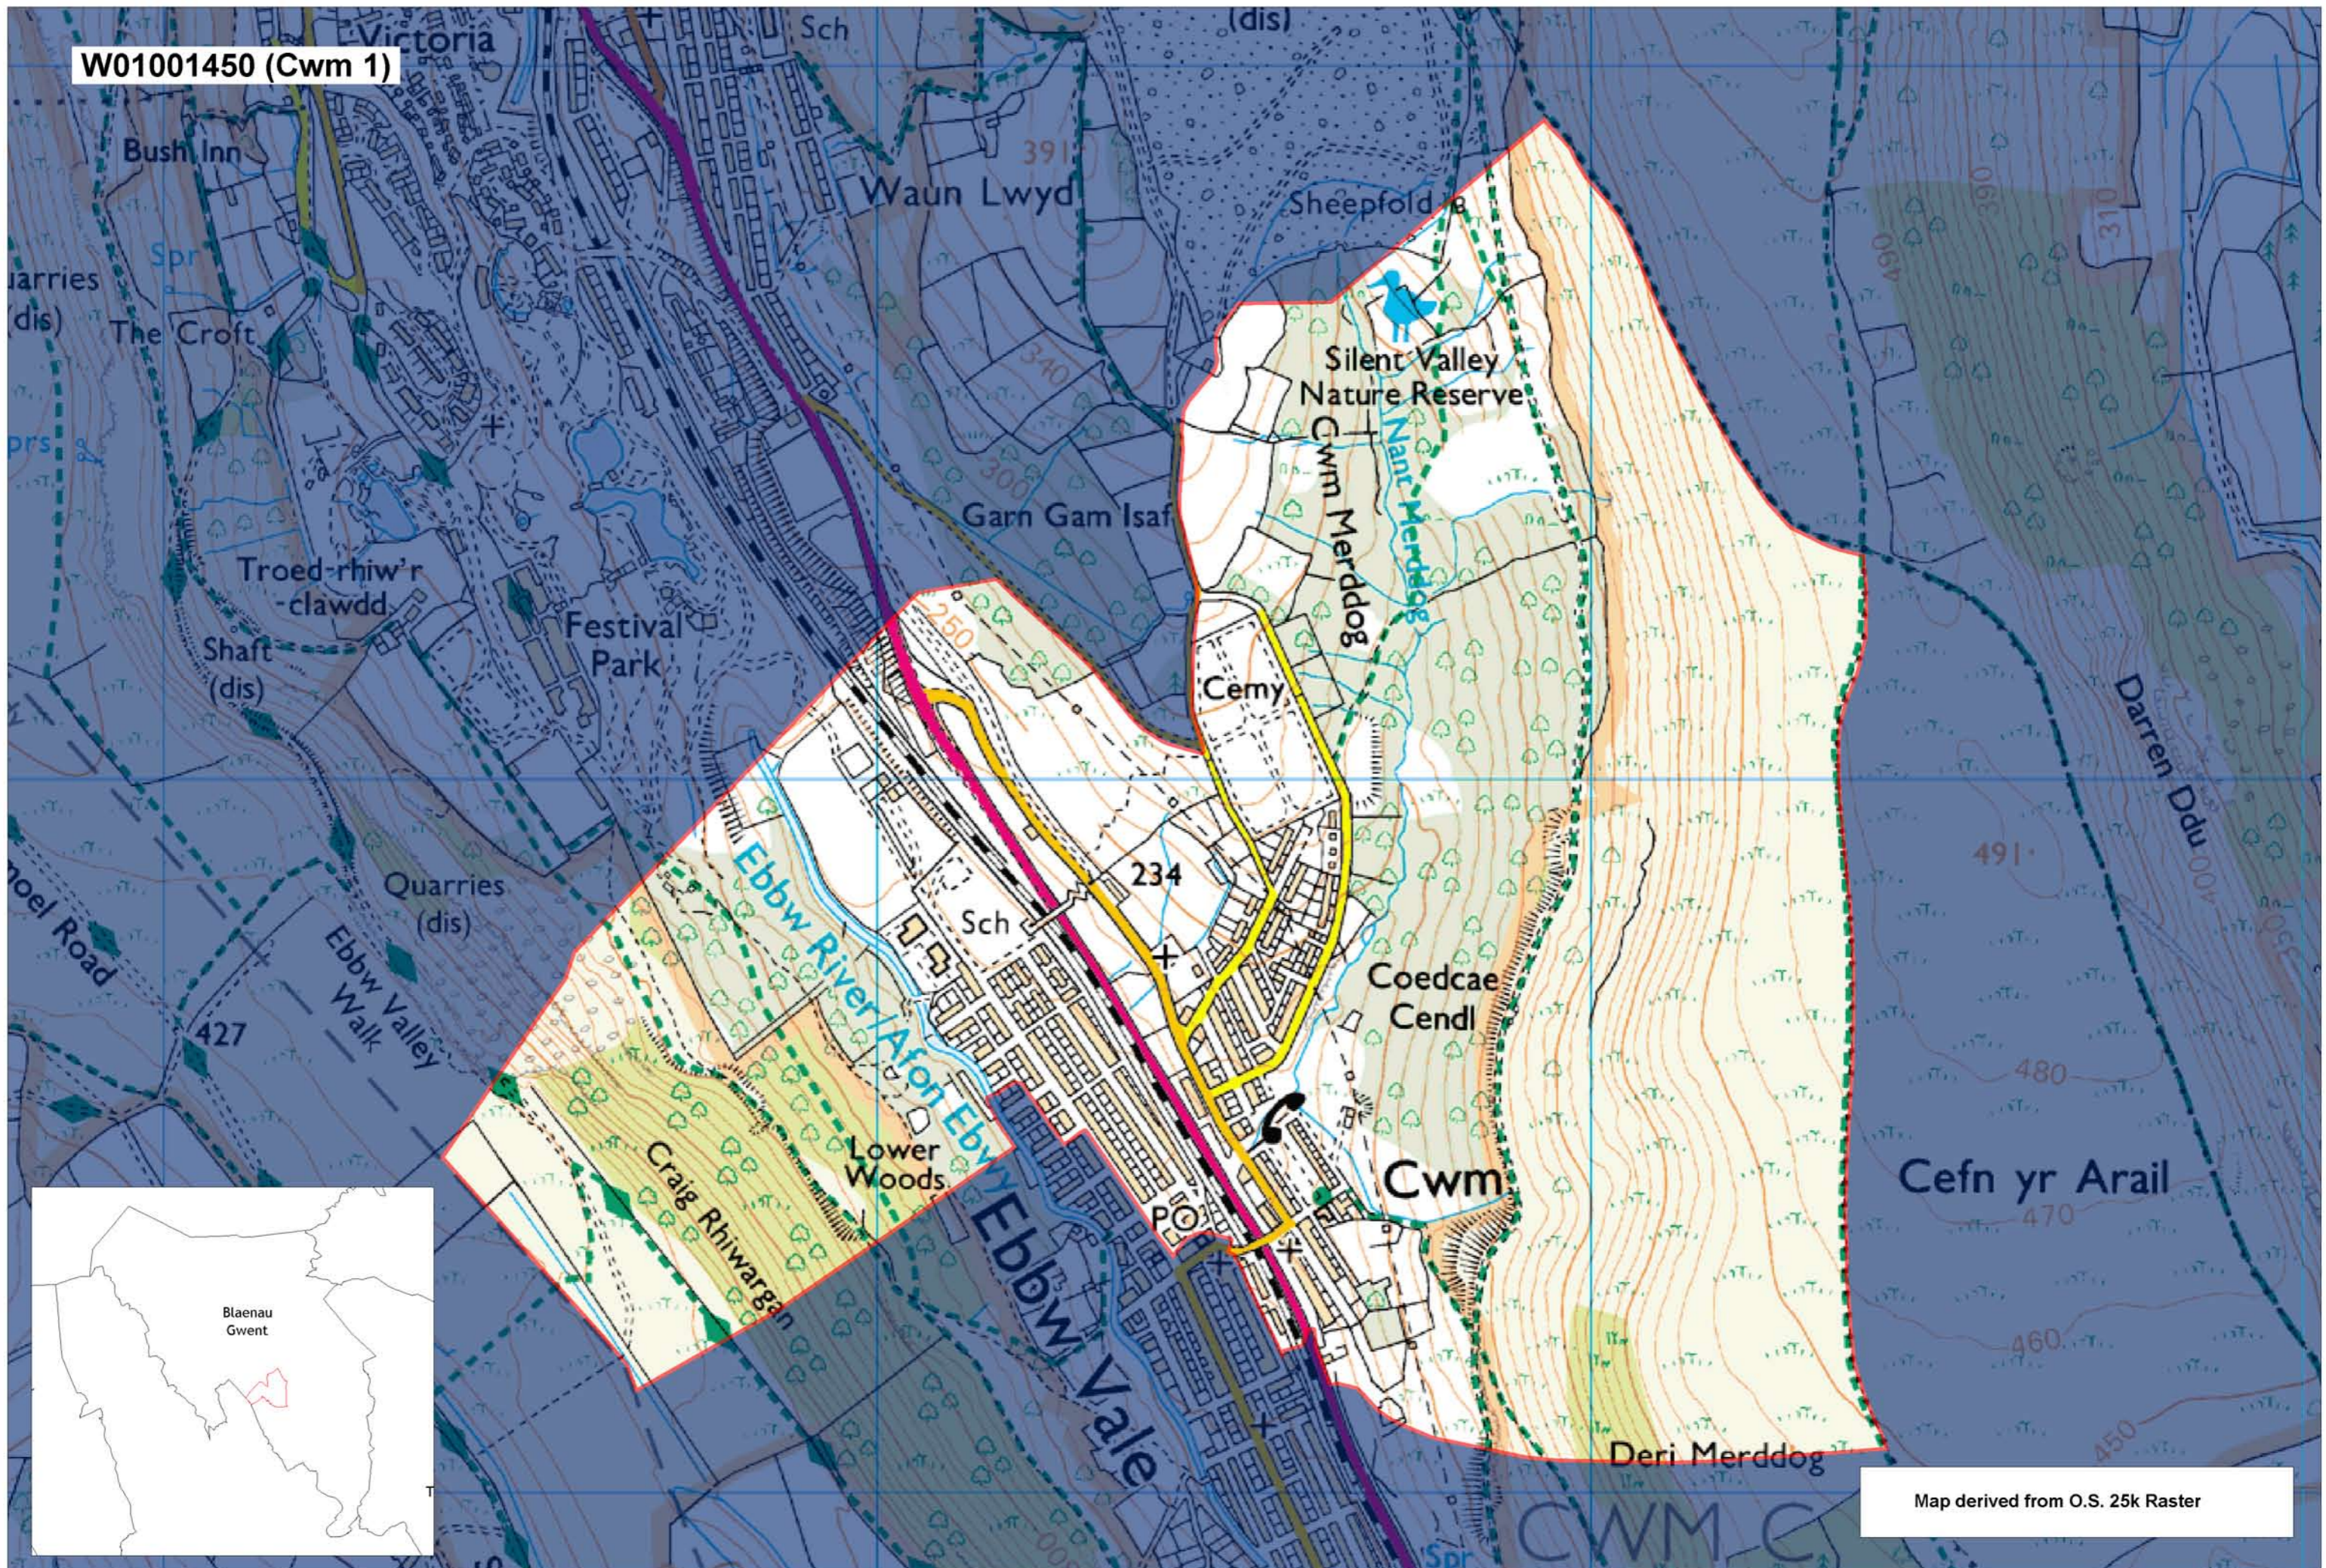

W01001450 (Cwm 1)

Map derived from O.S. 25k Raster